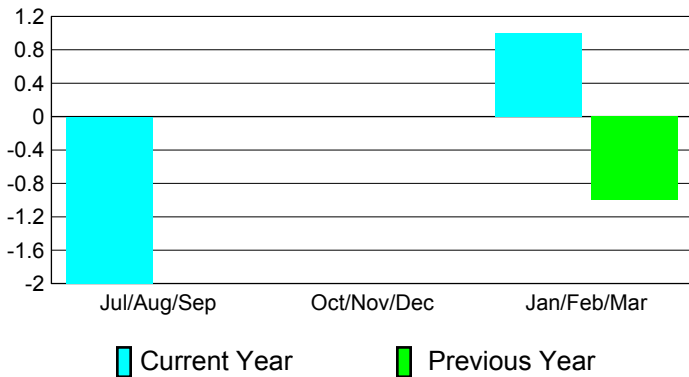

2010-2011 GMT Reports for District (or Undistricted) **District D 3**

GMT: **Joel R. Gómez Franco**

Location: **GUATEMALA**

GMT CA: **3**

CLUBS

**Club Results
2010-2011**

**Clubs
2009-2010**

Month	New Club Goal	Actual New Clubs	Actual Dropped Clubs	Gain/Loss of Clubs	Gain/Loss of Clubs
Jul/Aug/Sep	1	0	-2	-2	0
Oct/Nov/Dec	3	0	0	0	0
Jan/Feb/Mar	2	1	0	1	-1
Totals	6	1	-2	-1	-1

Club Results 2010-2011

Goal, New, Dropped, Gain/Loss

Comparison of Club Gain/Loss

Current Year Compared to the Previous Year

YTD Status Quo Clubs 2010-2011

Status Quo Clubs Compared to Status Quo Members

MEMBERSHIP

**Membership Results
2010-2011**

**Membership
2009-2010**

Month	Net Memb Goal	Actual New Memb	Actual Dropped Memb	Gain/Loss of Memb	Gain/Loss of Memb
Jul/Aug/Sep	24	11	-62	-51	20
Oct/Nov/Dec	65	6	-15	-9	-13
Jan/Feb/Mar	44	58	-7	51	-8
Totals	133	75	-84	-9	-1

Membership Results 2010-2011

Goal, New, Dropped, Gain/Loss

Comparison of Membership Gain/Loss

Current Year Compared to the Previous Year

Gender Comparison 2010-2011

Jul/Aug/Sep

Oct/Nov/Dec

Jan/Feb/Mar

Male

Female