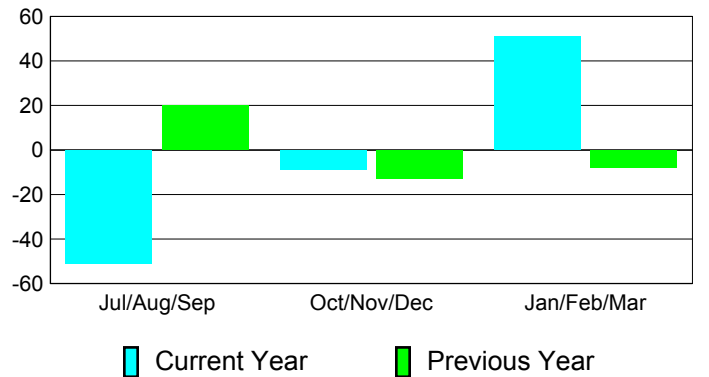

Gender Comparison 2010-2011

Jul/Aug/Sep

Oct/Nov/Dec

Jan/Feb/Mar

Male

Female