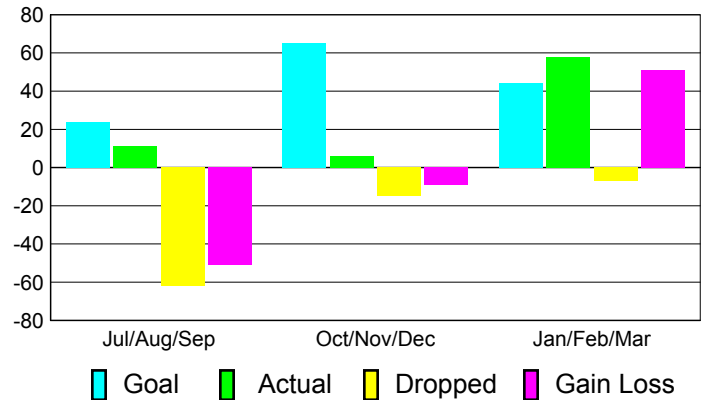

### YTD Status Quo Clubs 2010-2011

Status Quo Clubs Compared to Status Quo Members

## MEMBERSHIP

**Membership Results  
2010-2011**

**Membership  
2009-2010**

Month	Net Memb Goal	Actual New Memb	Actual Dropped Memb	Gain/Loss of Memb	Gain/Loss of Memb
Jul/Aug/Sep	24	11	-62	-51	20
Oct/Nov/Dec	65	6	-15	-9	-13
Jan/Feb/Mar	44	58	-7	51	-8
<b>Totals</b>	<b>133</b>	<b>75</b>	<b>-84</b>	<b>-9</b>	<b>-1</b>

### Membership Results 2010-2011

Goal, New, Dropped, Gain/Loss

### Comparison of Membership Gain/Loss

Current Year Compared to the Previous Year