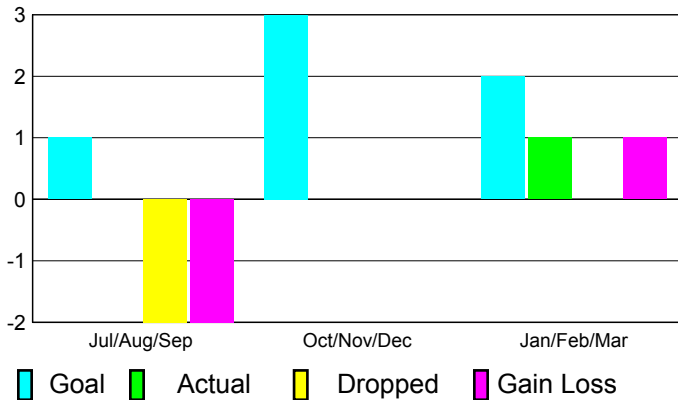

## CLUBS

**Club Results  
2010-2011**

**Clubs  
2009-2010**

Month	New Club Goal	Actual New Clubs	Actual Dropped Clubs	Gain/Loss of Clubs	Gain/Loss of Clubs
Jul/Aug/Sep	1	0	-2	-2	0
Oct/Nov/Dec	3	0	0	0	0
Jan/Feb/Mar	2	1	0	1	-1
<b>Totals</b>	<b>6</b>	<b>1</b>	<b>-2</b>	<b>-1</b>	<b>-1</b>

### Club Results 2010-2011

Goal, New, Dropped, Gain/Loss

### Comparison of Club Gain/Loss

Current Year Compared to the Previous Year